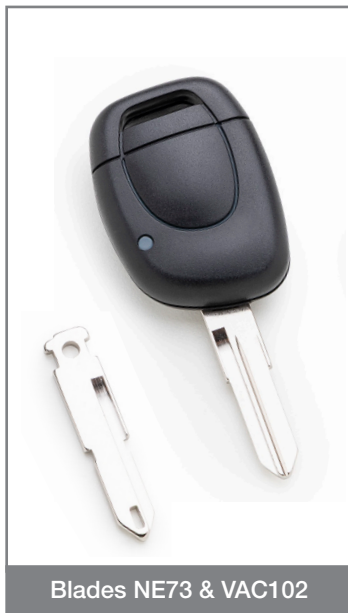

New Silca Remote Car Key RN-1BR41 compatible with Renault*

Silca is pleased to introduce a new reference for duplicating Renault* Clio 2 and Kangoo remote car keys: the perfect solution for replacing damaged or lost original keys, or to have a duplicate in case of emergency.

Main features

The Silca Remote Car Key RN-1BR41 has a similar design to the original key and is supplied ready-to-programme with the PCB, transponder and two blades, NE73 and VAC102 included. The key features a single push button (lock, unlock) and can be programmed with Smart Pro.

The key is packed individually in a plastic clamshell for easy identification and hook display.

CE The Silca Remote Car Key RN-1BR41 has been produced in conformity with CE mark European standards.

Application list for RN-1BR41