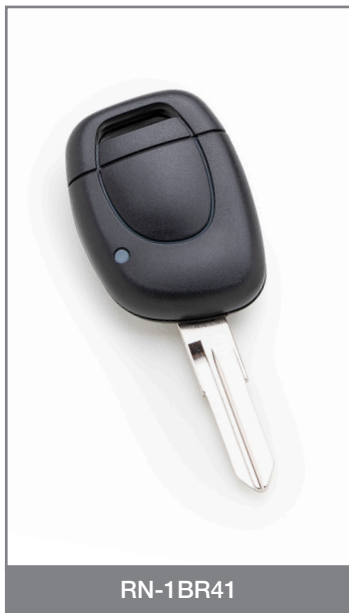

New Silca Remote Car Key RN-1BR41 compatible with Renault*

Silca is pleased to introduce a new reference for duplicating Renault* Clio 2 and Kangoo remote car keys: the perfect solution for replacing damaged or lost original keys, or to have a duplicate in case of emergency.

Main features

The Silca Remote Car Key RN-1BR41 has a similar design to the original key and is supplied ready-to-programme with the PCB, transponder and two blades, NE73 and VAC102 included. The key features a single push button (lock, unlock) and can be programmed with Smart Pro.

The key is packed individually in a plastic clamshell for easy identification and hook display.

CE The Silca Remote Car Key RN-1BR41 has been produced in conformity with CE mark European standards.

Application list for RN-1BR41