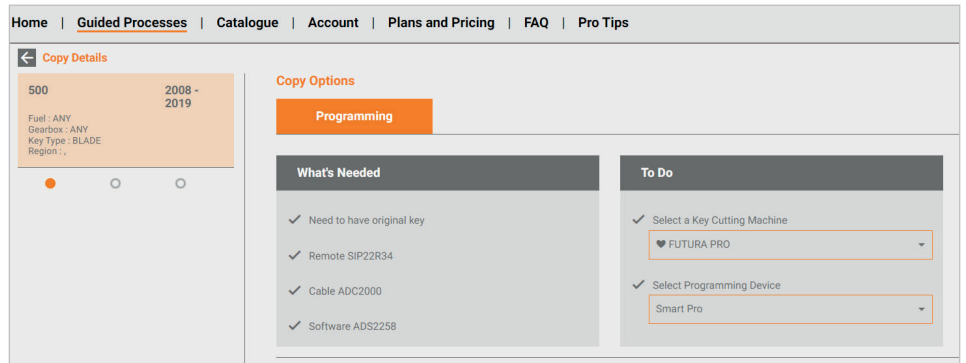

GUIDA CHIAVE VEICOLO

Scegliere **la marca, il modello e l'anno** per vedere **immediatamente** cosa è necessario per creare la chiave.

FAHRZEUGSCHLUSSEL-LEITFADEN Wählen Sie **Marke, Modell und Baujahr**, um sofort zu sehen, was für die Erstellung des Schlüssels erforderlich ist.

GUIDE CLÉ VÉHICULE

Choisissez la **marque, le modèle et l'année** pour voir **immédiatement** ce qui est nécessaire pour créer la clé.

GUÍA DE LLAVE VEHÍCULO

Elija **la marca, el modelo y el año** para ver **inmediatamente** lo que se necesita para crear la llave.