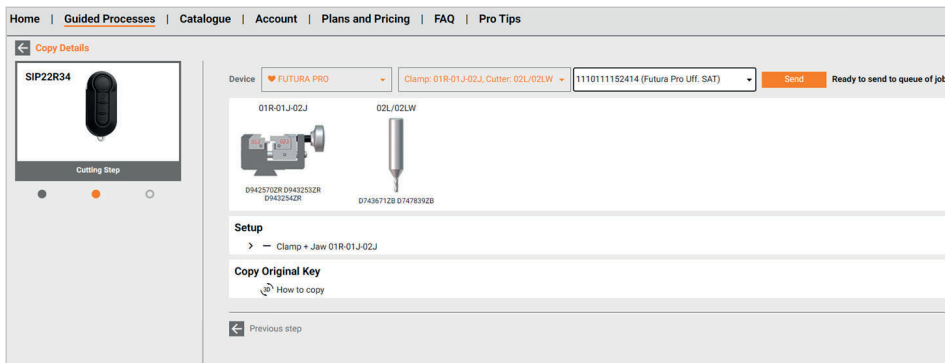

VEHICLE KEY GUIDE STEP BY STEP DUPLICATION

SUBSCRIBE TO
MYKEY Pro NOW

Vehicle Key Guide

www.mykeyspro.com

VEHICLE KEY GUIDE

Choose **make, model and year** to see **immediately** what's needed to create the key.

GUIDA CHIAVE VEICOLO

Scegliere **la marca, il modello e l'anno** per vedere **immediatamente** cosa è necessario per creare la chiave.

FAHRZEUGSCHLUSSEL-LEITFADEN Wählen Sie **Marke, Modell und Baujahr**, um sofort zu sehen, was für die Erstellung des Schlüssels erforderlich ist.