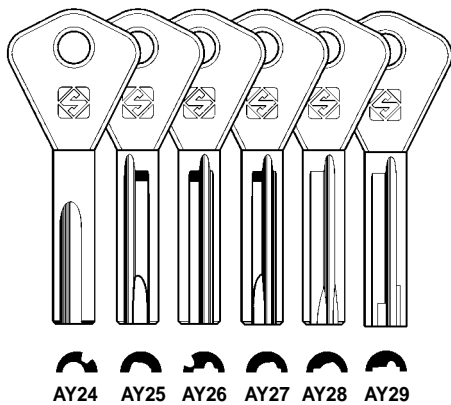

DELTA AB60P

PER:
FOR: **ABLOY (S)**

OPTIONAL

D713655ZB
 "MULTICOPY" carriage
 Carrello "MULTICOPY"
 "MULTICOPY" Schlitten
 Chariot "MULTICOPY"
 Carro "MULTICOPY"

OPTIONAL

D714448ZB
 Cutter
 Fresa
 Fräser
 Fraise
 Fresa