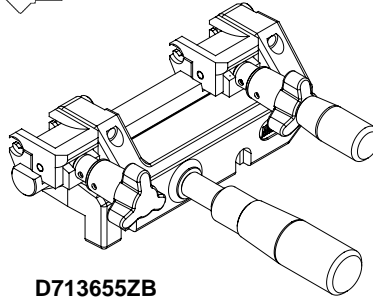

D713655ZB

"MULTICOPY" carriage
Carrello "MULTICOPY"
"MULTICOPY" Schlitten
Chariot "MULTICOPY"
Carro "MULTICOPY"

OPTIONAL

D714448ZB

Cutter
Fresa
Fräser
Fraise
Fresa

PER:
FOR: