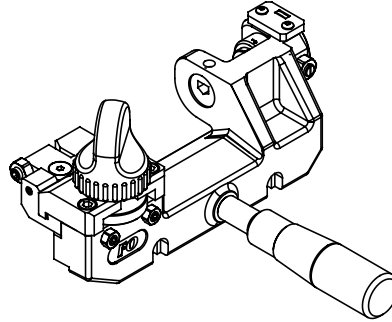

FOR:

FO21T3L FO21T3
FO21PL

IMPORTANT!
Key blank to be applied to the original remote control (the remote control includes the transponder chip)

FO21P FO21AP

TIBBE (D)
VALEO (F)

OPTIONAL

D713651ZB
"FO" carriage
Set carrello "FO"
"FO" Schlitten
Chariot "FO"
Carro "FO"