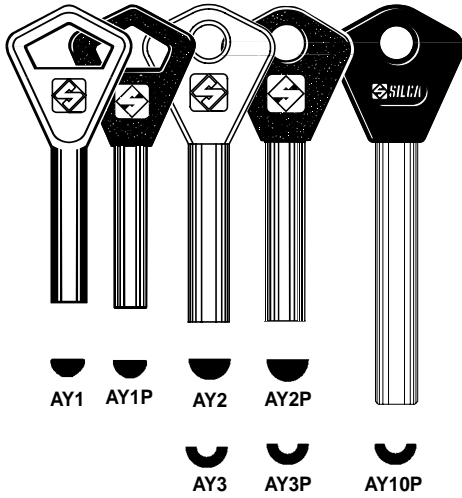

DELTA AB60P

PER:
FOR: **ABLOY (S)**

OPTIONAL

D713655ZB
 "MULTICOPY" carriage
 Carrello "MULTICOPY"
 "MULTICOPY" Schlitten
 Chariot "MULTICOPY"
 Carro "MULTICOPY"

OPTIONAL

D714448ZB
 Cutter
 Fresa
 Fräser
 Fraise
 Fresa