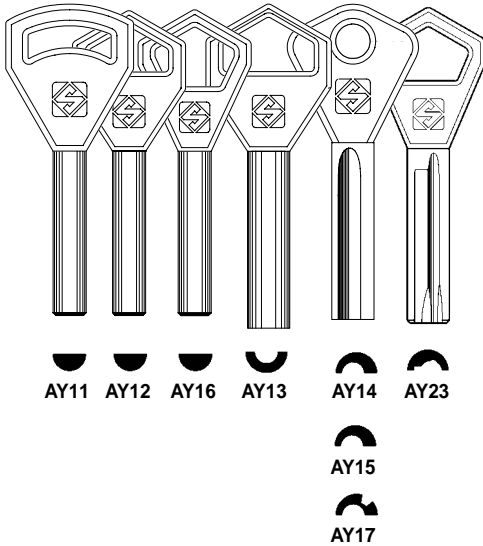

DELTA AB60P

PER:
FOR: **ABLOY (S)**

OPTIONAL

D713655ZB
 "MULTICOPY" carriage
 Carrello "MULTICOPY"
 "MULTICOPY" Schlitten
 Chariot "MULTICOPY"
 Carro "MULTICOPY"

OPTIONAL

D714448ZB
 Cutter
 Fresa
 Fräser
 Fraise
 Fresa