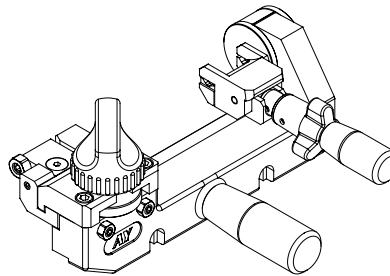

D713653ZB
"AY" carriage
Carrello "AY"
"AY" Schlitten
Chariot "AY"
Carro "AY"

OPTIONAL

D913645ZR
Cutter
Fresa
Fräser
Fraise
Fresa