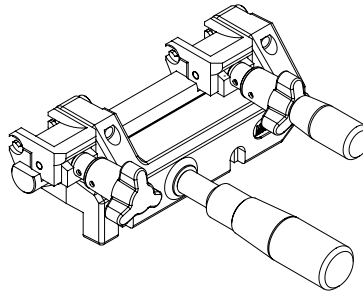

DELTA AB60P

PER:
FOR: **ABLOY (S)**

OPTIONAL

D713655ZB
 "MULTICOPY" carriage
 Carrello "MULTICOPY"
 "MULTICOPY" Schlitten
 Chariot "MULTICOPY"
 Carro "MULTICOPY"

OPTIONAL

D714448ZB
 Cutter
 Fresa
 Fräser
 Fraise
 Fresa